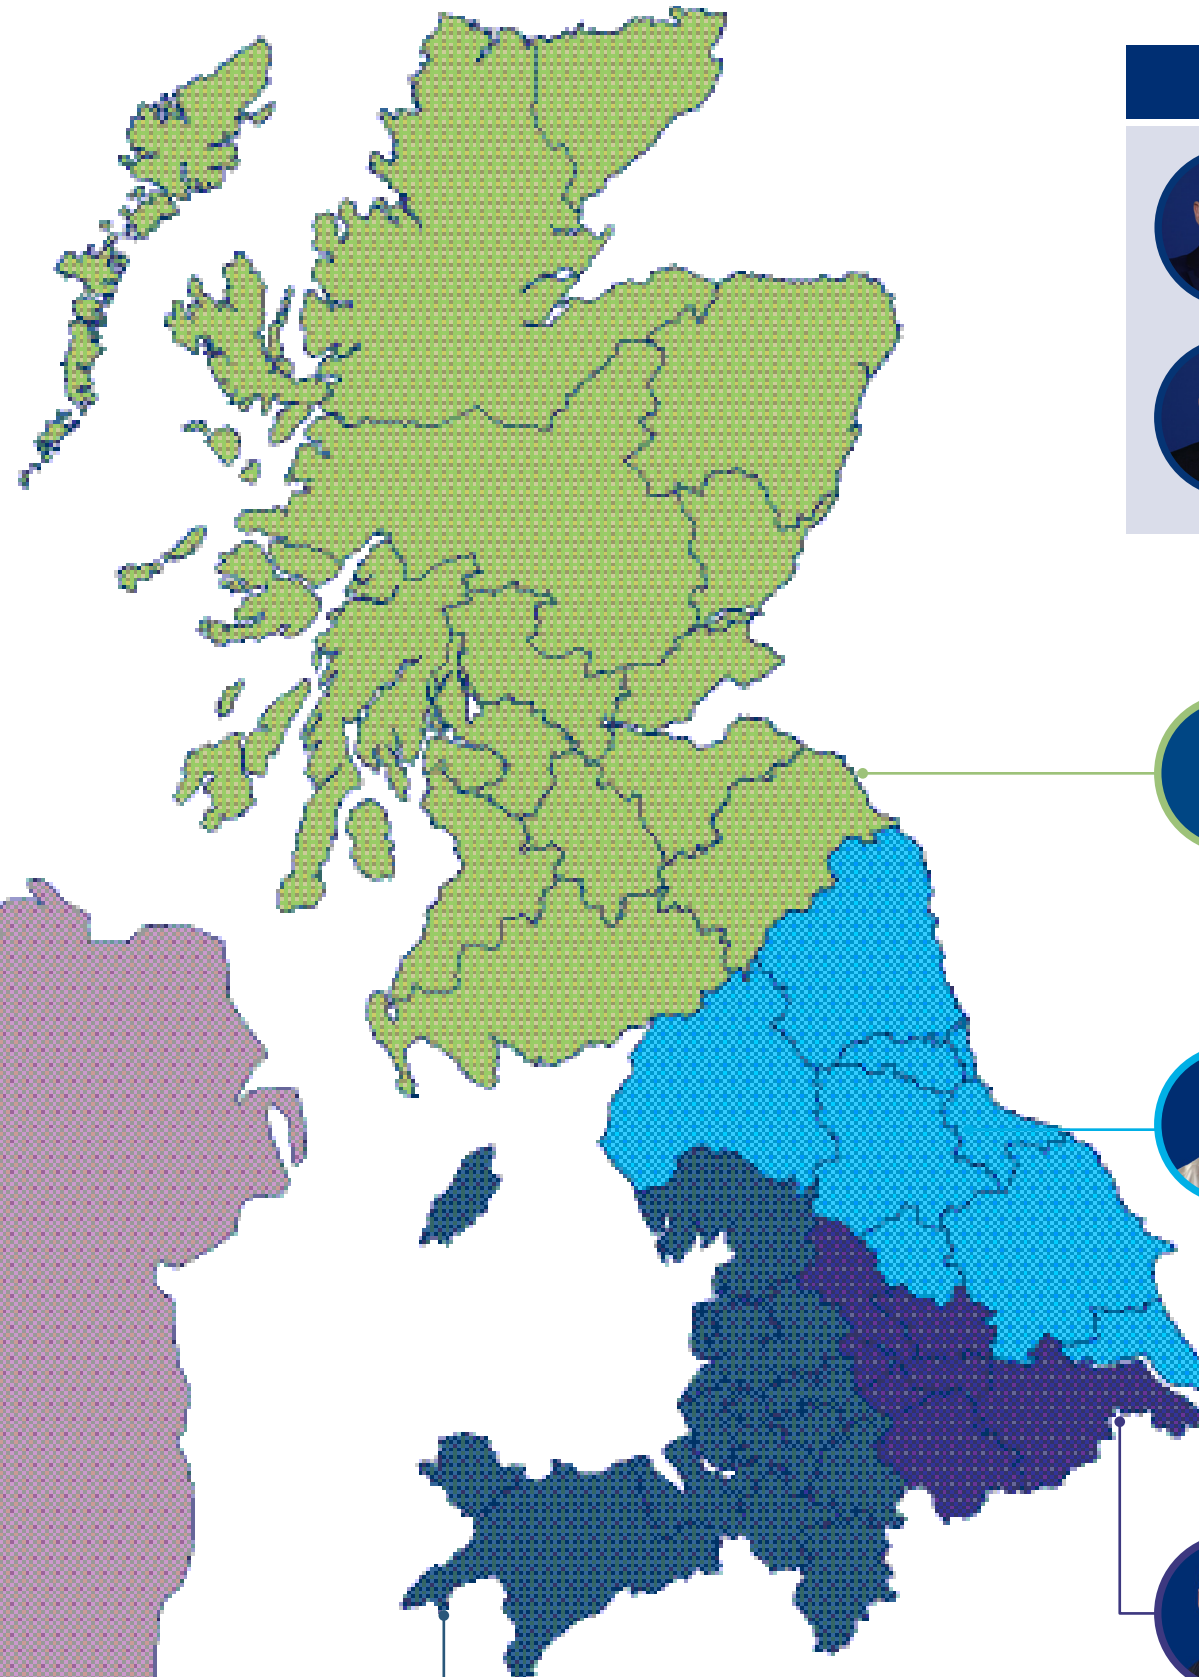

External Sales Team - North England, North Wales, Scotland & Ireland

Sales Management

Kirk Willoughby
Regional Sales Director
07771 893 170
k.willoughby@gripple.com

Key Accounts & Specification

Stuart Helm
Key Accounts &
Specification Director
07342 078 328
shelm@gripple.com

Chris Thompson
Specification Manager
07385 461 187
cthompson@gripple.com

CONSTRUCTION
Vacancy
Area Sales Manager - Scotland

CONSTRUCTION
Shane Dyke
Area Sales Manager - North
07833 406 431
sdyke@gripple.com

CONSTRUCTION
Sam Collins
Area Sales Manager - Yorkshire
07768 671 102
scollins@gripple.com

CONSTRUCTION
Nick Hamblett
Area Sales Manager - North West
07899 814 077
n.hamblett@gripple.com

CONSTRUCTION
Kyle Blakely
Area Sales Manager - Ireland
07825 798 492
kblakely@gripple.com