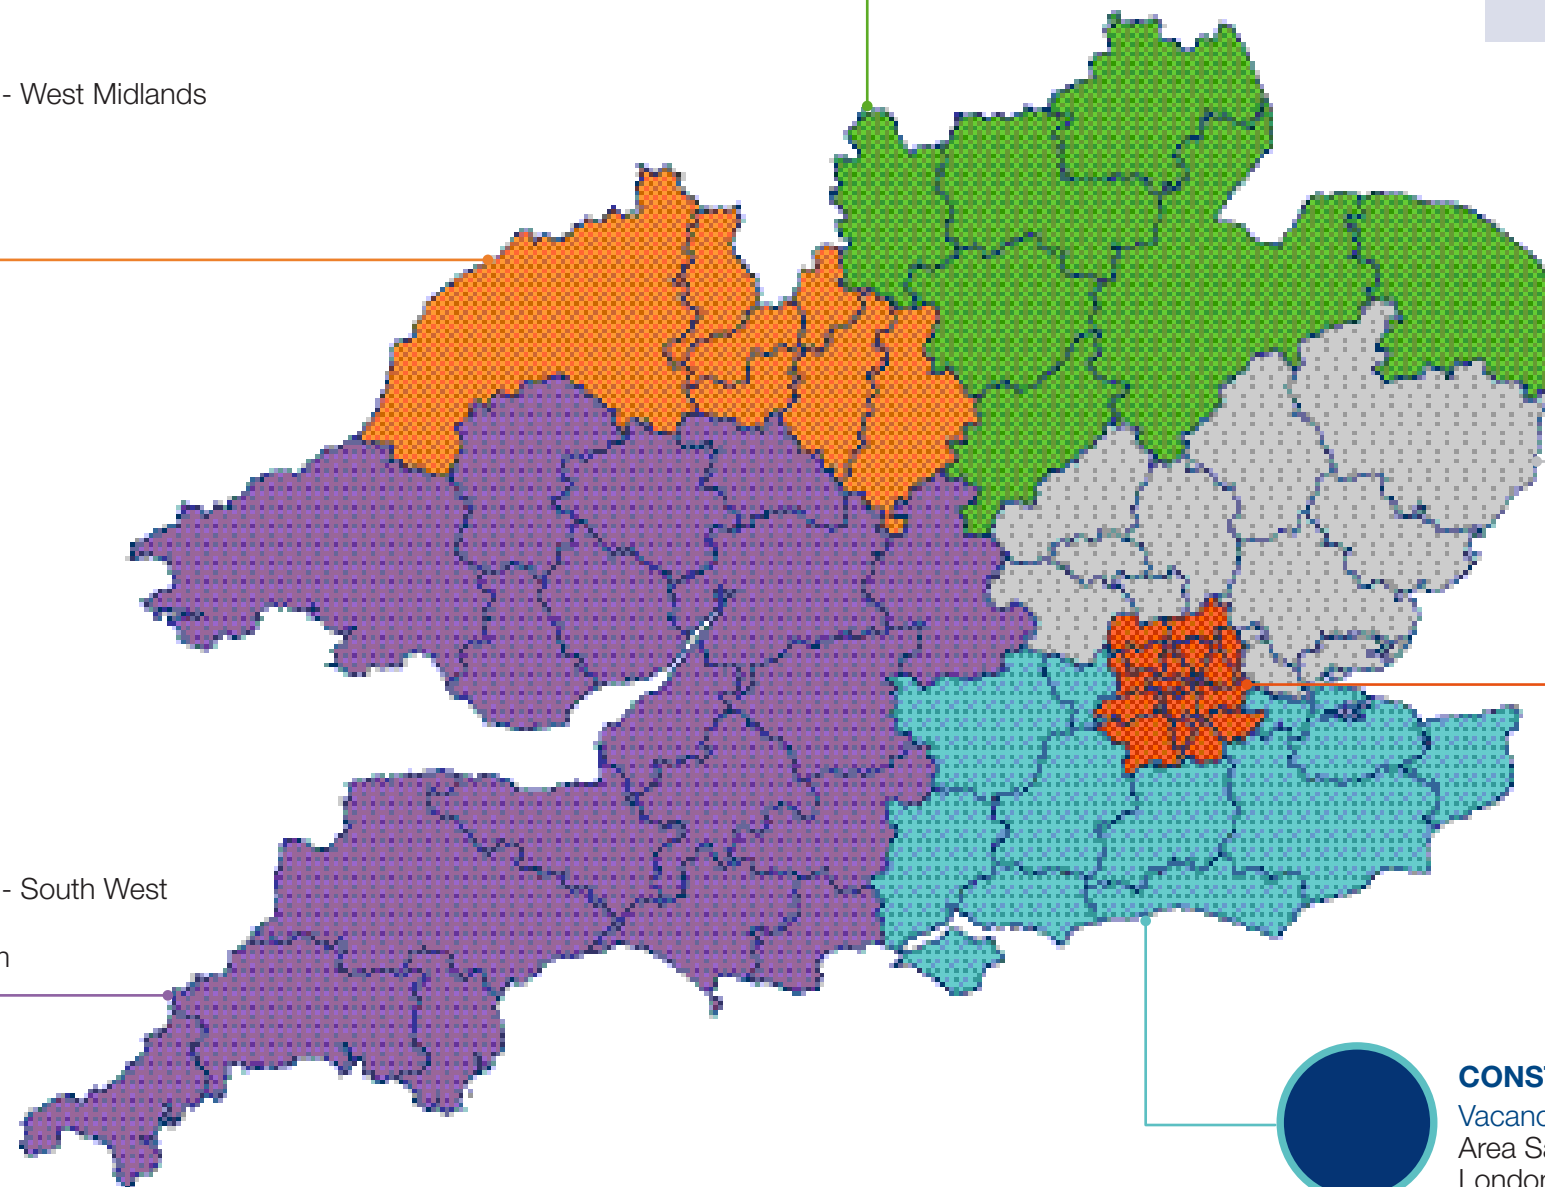

**CONSTRUCTION**  
**Matt Burrows**  
Area Sales Manager - Greater London  
07500 998 066  
m.burrows@gripple.com

**CONSTRUCTION**  
**Vacancy**  
Area Sales Manager -  
London & Home Counties