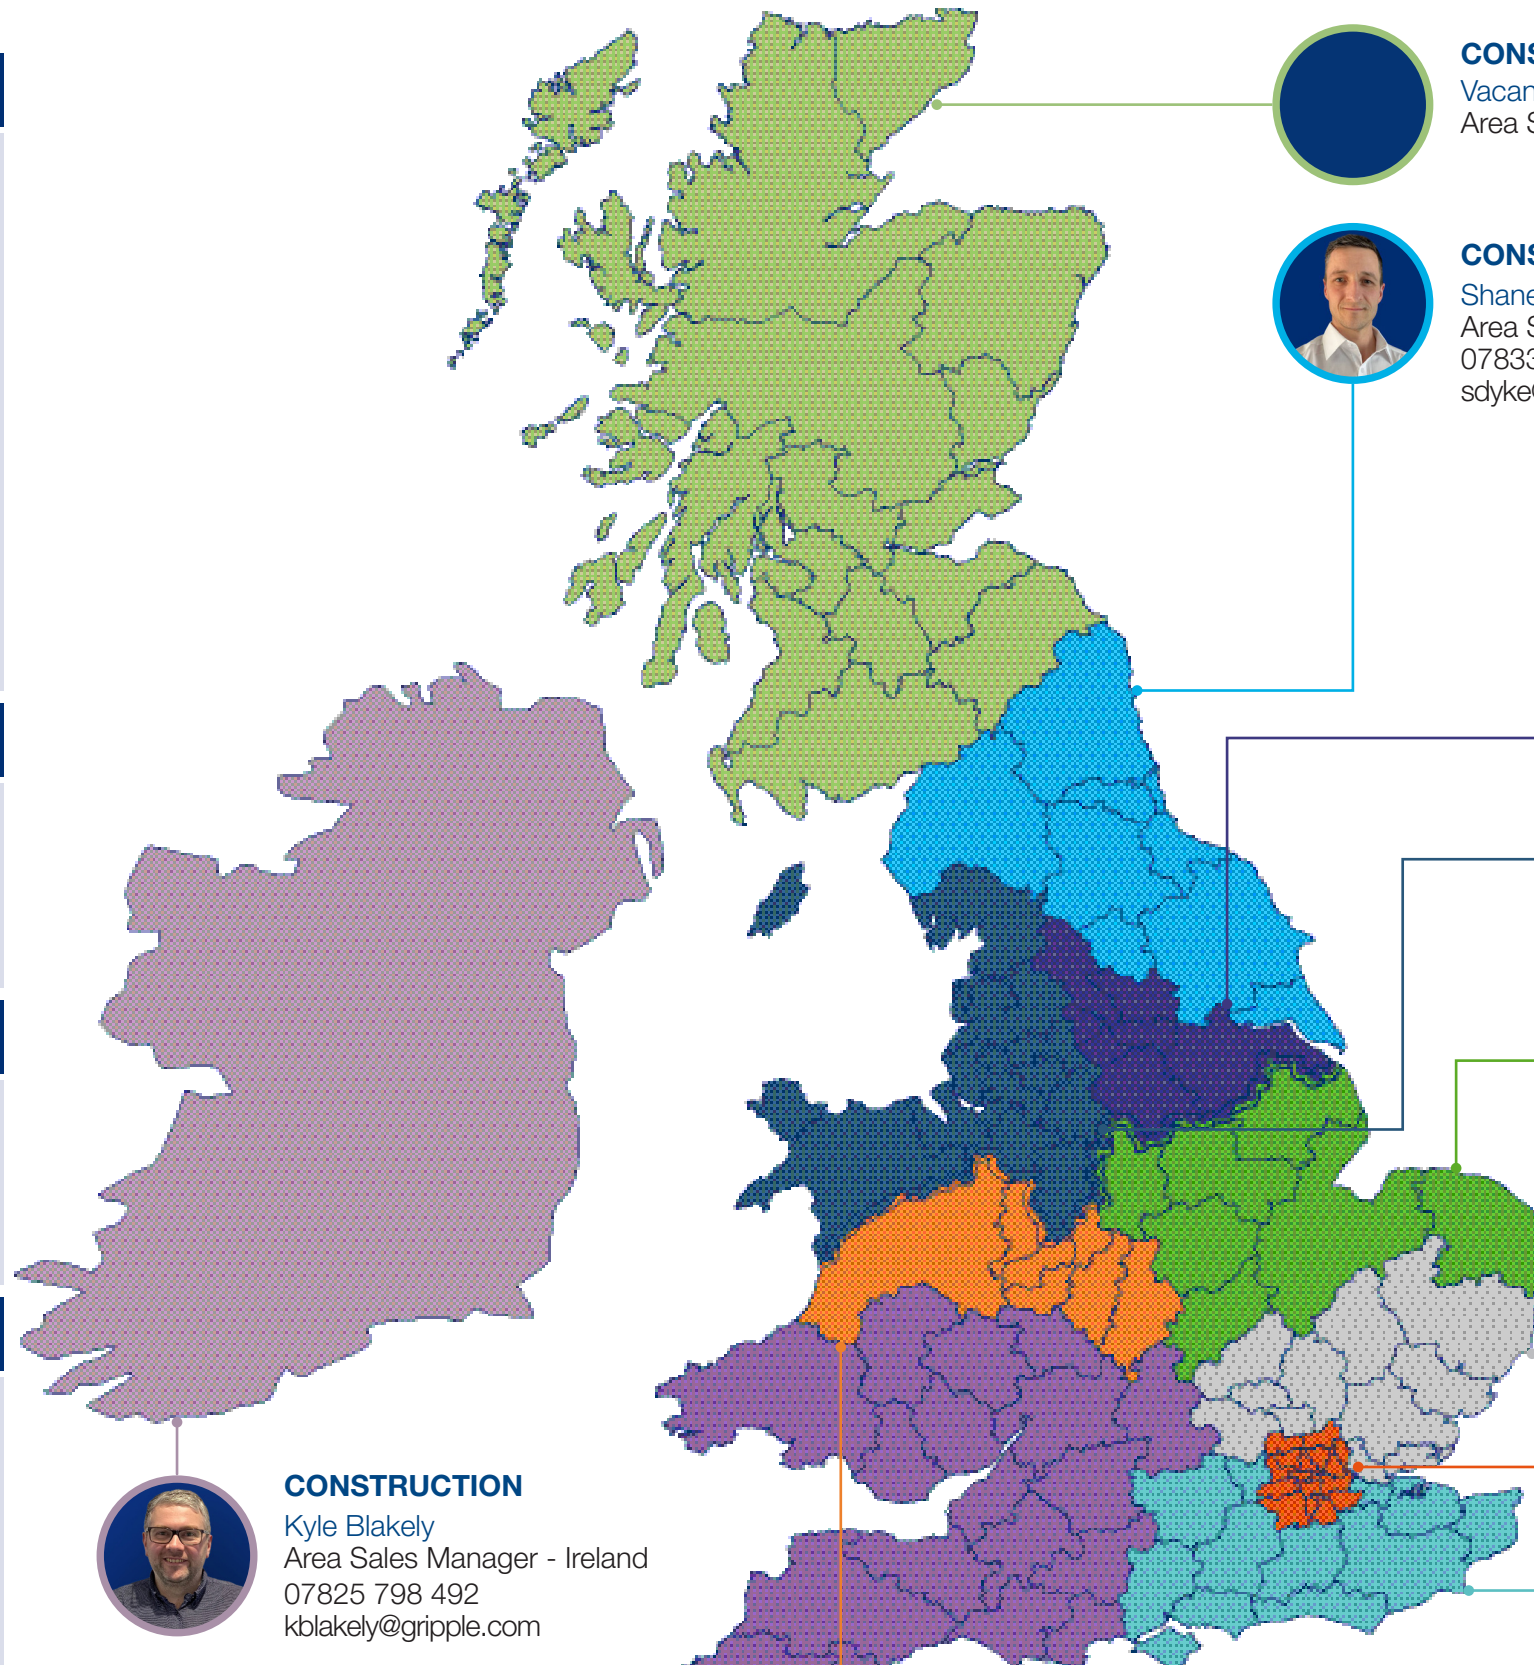

External Sales Team - UK & Ireland

Sales Management

Joe Farrar
Sales Director - UK & Ireland
07792 671 150
j.farrar@gripple.com

Kirk Willoughby
Regional Sales Director
07771 893 170
k.willoughby@gripple.com

Mitch Rowley
Regional Sales Director
07825 533 909
m.rowley@gripple.com

Infrastructure

Martin King
Business Development Manager
07990 562 226
m.king@gripple.com

Agriculture

Jake Hallatt
Agriculture Sales Manager
07787 281 781
j.hallatt@gripple.com

Key Accounts & Specification

Stuart Helm
Key Accounts & Specification Director
07342 078 328
shelm@gripple.com

Chris Thompson
Specification Manager
07385 461 187
cthompson@gripple.com

Mark Ward
Specification Manager
07385 401 263
mward@gripple.com

CONSTRUCTION
Vacancy
Area Sales Manager - Scotland

CONSTRUCTION
Shane Dyke
Area Sales Manager - North
07833 406 431
sdyke@gripple.com

CONSTRUCTION
Sam Collins
Area Sales Manager - Yorkshire
07768 671 102
scollins@gripple.com

CONSTRUCTION
Nick Hamblett
Area Sales Manager - North West
07899 814 077
n.hamblett@gripple.com

CONSTRUCTION
Charlotte Wroe
Area Sales Manager - East Midlands
07880 131 104
c.wroe@gripple.com

CONSTRUCTION
Louis Dorsett
Area Sales Manager - Eastern Counties
07552 508 332
ldorsett@gripple.com

CONSTRUCTION
Matt Burrows
Area Sales Manager - Greater London
07500 998 066
m.burrows@gripple.com

CONSTRUCTION
Vacancy
Area Sales Manager - London & Home Counties

CONSTRUCTION
Kyle Blakely
Area Sales Manager - Ireland
07825 798 492
kblakely@gripple.com

CONSTRUCTION
Andy Riley
Area Sales Manager - West Midlands
07584 540 287
ariley@gripple.com

CONSTRUCTION
Charlie Grzegorski
Area Sales Manager - South West
07788 337 982
charlieg@gripple.com