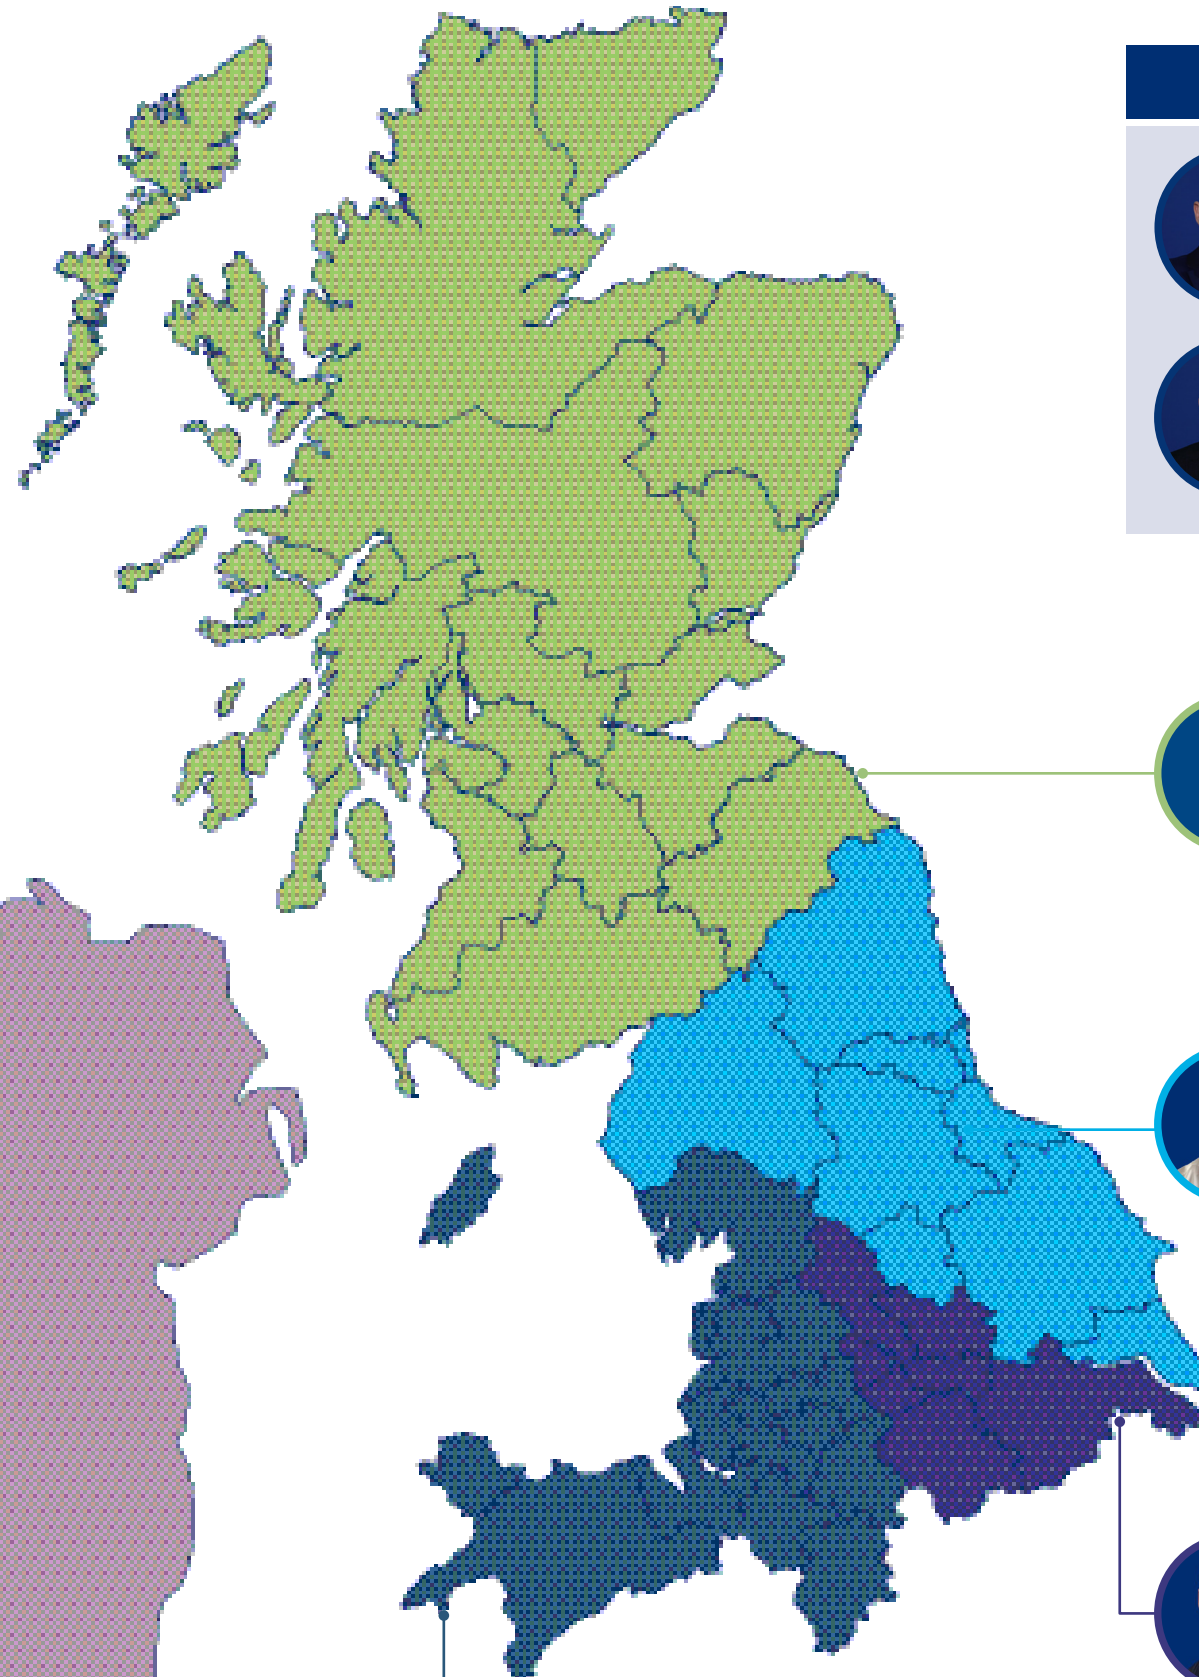

External Sales Team - North England, North Wales, Scotland & Ireland

Sales Management

Kirk Willoughby
Regional Sales Director
07771 893 170
k.willoughby@gripple.com

Key Accounts & Specification

Stuart Helm
Key Accounts &
Specification Director
07342 078 328
shelm@gripple.com

Chris Thompson
Specification Manager
07385 461 187
cthompson@gripple.com

CONSTRUCTION
Vacancy
Area Sales Manager - Scotland

CONSTRUCTION
Shane Dyke
Area Sales Manager - North
07833 406 431
sdyke@gripple.com

CONSTRUCTION
Sam Collins
Area Sales Manager - Yorkshire
07768 671 102
scollins@gripple.com

CONSTRUCTION
Kyle Blakely
Area Sales Manager - Ireland
07825 798 492
kblakely@gripple.com

CONSTRUCTION
Nick Hamblett
Area Sales Manager - North West
07899 814 077
n.hamblett@gripple.com