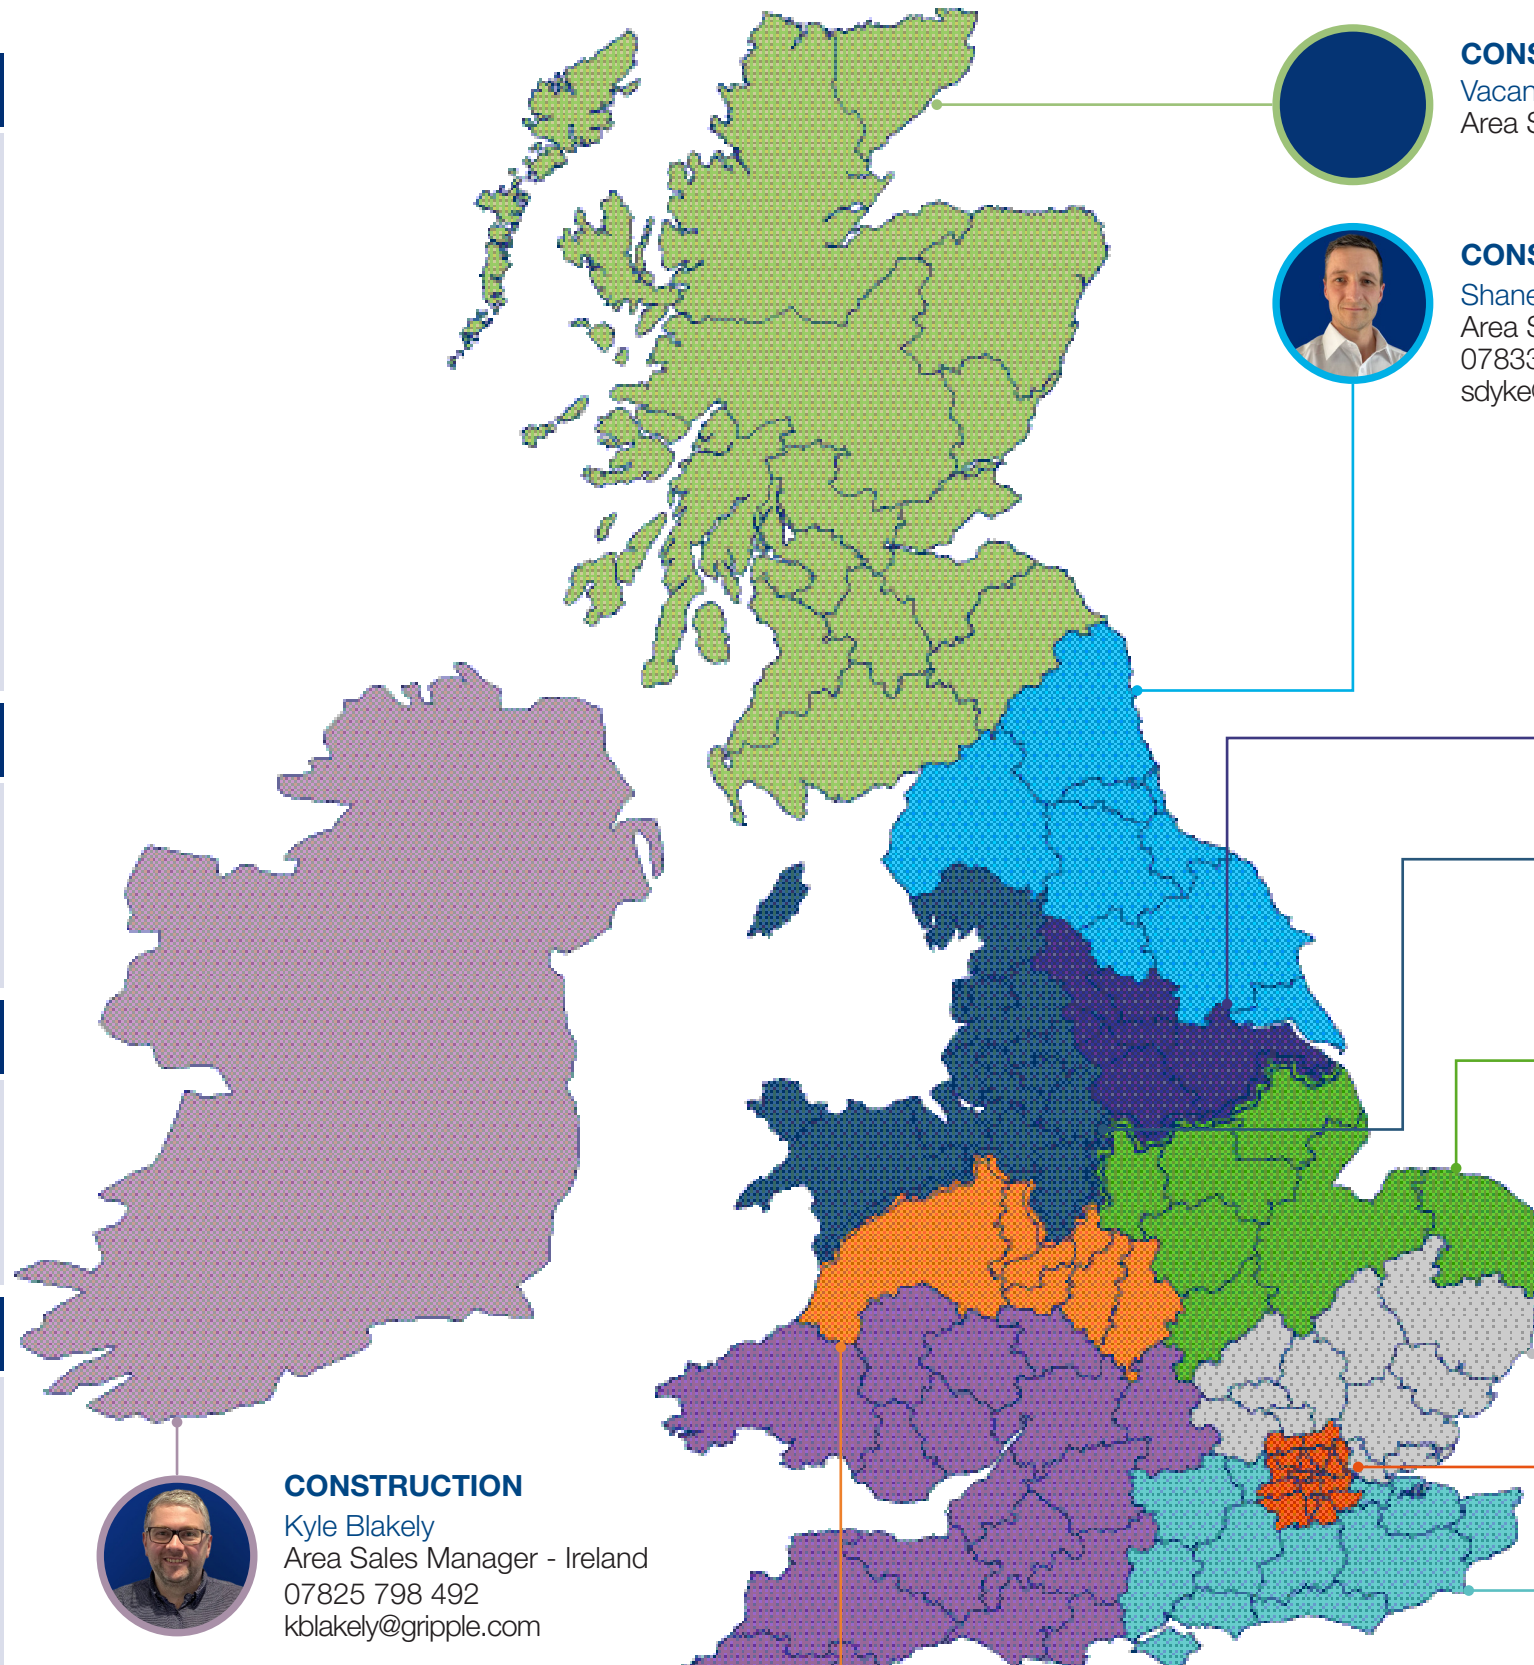

CONSTRUCTION

Vacancy
Area Sales Manager - Scotland

CONSTRUCTION

Shane Dyke
Area Sales Manager - North
07833 406 431
sdyke@gripple.com

CONSTRUCTION

Sam Collins
Area Sales Manager - Yorkshire
07768 671 102
scollins@gripple.com