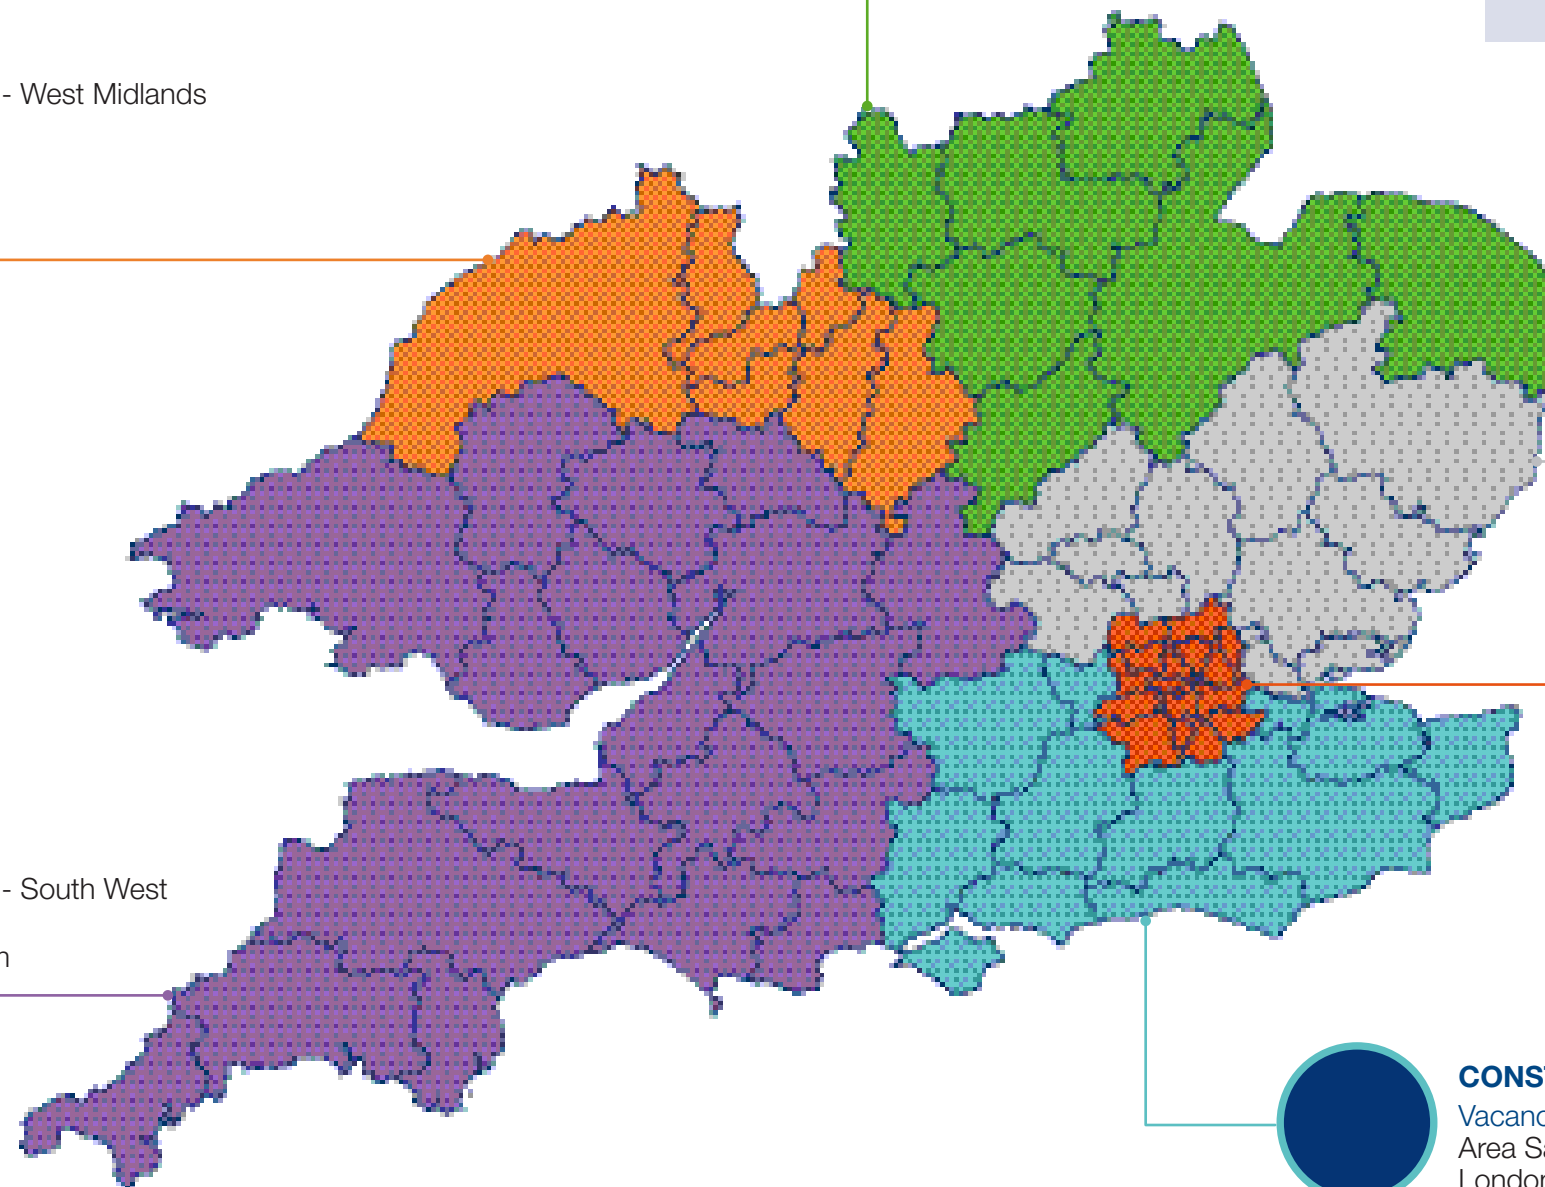

External Sales Team - Central England, South England & South Wales

Sales Management

Mitch Rowley
Regional Sales Director
07825 533 909
m.rowley@gripple.com

CONSTRUCTION
Andy Riley
Area Sales Manager - West Midlands
07584 540 287
ariley@gripple.com

CONSTRUCTION
Charlie Grzegorski
Area Sales Manager - South West
07788 337 982
charlieg@gripple.com

CONSTRUCTION
Charlotte Wroe
Area Sales Manager - East Midlands
07880 131 104
c.wroe@gripple.com

Key Accounts & Specification

Stuart Helm
Key Accounts &
Specification Director
07342 078 328
shelm@gripple.com

Mark Ward
Specification Manager
07385 401 263
mward@gripple.com

CONSTRUCTION
Vacancy
Area Sales Manager -
Eastern Counties

CONSTRUCTION
Matt Burrows
Area Sales Manager -
London & Eastern Counties
07500 998 066
m.burrows@gripple.com

CONSTRUCTION
Vacancy
Area Sales Manager -
London & Home Counties