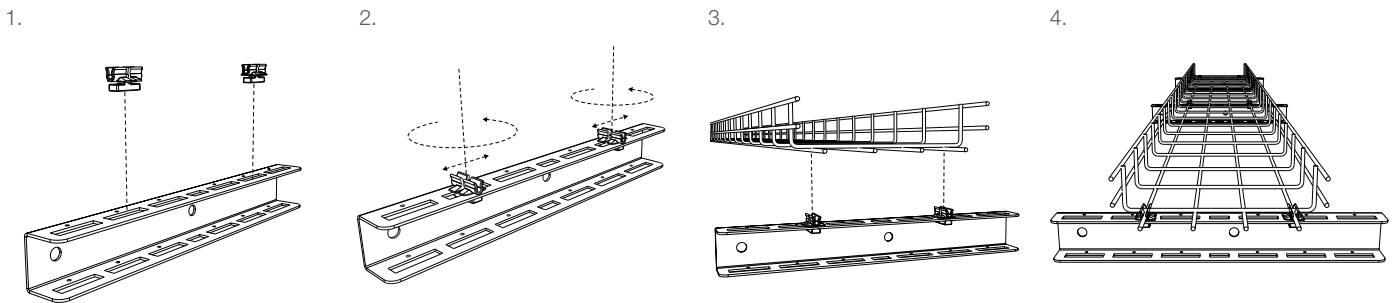

Accessory

Developed for the quick fastening of cable basket to Gripple Universal Brackets. Utilising our Quick Twist design, the product is tool free and simple to use.

FEATURES / BENEFITS

- **Secure** – Prevents uplift and slide of cable basket
- **Versatile** – Two sizes available to fit 4 mm and 5 mm cable basket wire
- **Easy** – tool-free, quarter turn installation
- **Quick** – save time on the install, when compared to traditional methods

INSTALLATION

SPECIFICATION

GREY		
A (ø)	B (mm)	C (mm)
Compatible with 4 mm wire	17	30

BLACK		
A (ø)	B (mm)	C (mm)
Compatible with 5 mm wire	17	30

RELATED PRODUCTS

For more options on related products please contact us or visit www.gripple.com

SUBMITTAL INFORMATION

Safe Working Load:
Non load bearing.

Material:
Acetal Copolymer (POM C) (ERCACETAL C)

Colour
Grey = ø 4 mm wire
Black = ø 5 mm wire