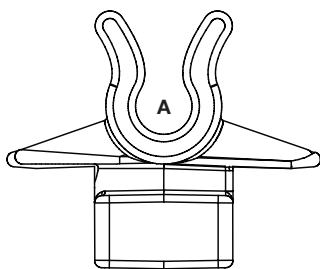

Accessory

Developed for the quick fastening of cable basket to Gripple Universal Brackets. Utilising our Quick Twist design, the product is tool free and simple to use.

FEATURES / BENEFITS

- **Secure** – Prevents uplift and slide of cable basket
- **Versatile** – Two sizes available to fit 4 mm and 5 mm cable basket wire
- **Easy** – tool-free, quarter turn installation
- **Quick** – save time on the install, when compared to traditional methods

INSTALLATION

SPECIFICATION

GREY		
A (ø)	B (mm)	C (mm)
Compatible with 4 mm wire	17	30

BLACK		
A (ø)	B (mm)	C (mm)
Compatible with 5 mm wire	17	30

RELATED PRODUCTS

For more options on related products please contact us or visit www.gripple.com

SUBMITTAL INFORMATION

Safe Working Load:
Non load bearing.

Material:
Acetal Copolymer (POM C) (ERCACETAL C)

Colour
Grey = ø 4 mm wire
Black = ø 5 mm wire