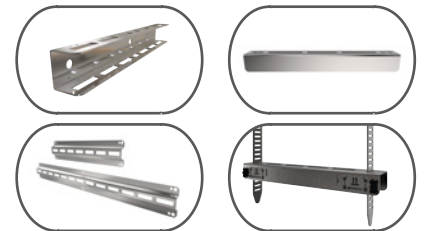

Accessory

Developed for the quick fastening of cable basket to Gripple Universal Brackets. Utilising our Quick Twist design, the product is tool free and simple to use.

FEATURES / BENEFITS

- **Secure** – Prevents uplift and slide of cable basket
- **Versatile** – Two sizes available to fit 4 mm and 5 mm cable basket wire
- **Easy** – tool-free, quarter turn installation
- **Quick** – save time on the install, when compared to traditional methods

INSTALLATION

SPECIFICATION

GREY		
A (ø)	B (mm)	C (mm)
Compatible with 4 mm wire	17	30

BLACK		
A (ø)	B (mm)	C (mm)
Compatible with 5 mm wire	17	30

RELATED PRODUCTS

For more options on related products please contact us or visit www.gripple.com

SUBMITTAL INFORMATION

Safe Working Load:
Non load bearing.

Material:
Acetal Copolymer (POM C) (ERCACETAL C)

Colour
Grey = ø 4 mm wire
Black = ø 5 mm wire