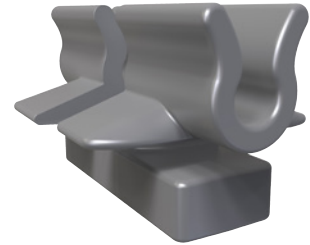

Accessory

Developed for the quick fastening of cable basket to Gripple Universal Brackets. Utilising our Quick Twist design, the product is tool free and simple to use.

FEATURES / BENEFITS

- **Secure** – Prevents uplift and slide of cable basket
- **Versatile** – Two sizes available to fit 4 mm and 5 mm cable basket wire
- **Easy** – tool-free, quarter turn installation
- **Quick** – save time on the install, when compared to traditional methods

INSTALLATION

SPECIFICATION

GREY		
A (ø)	B (mm)	C (mm)
Compatible with 4 mm wire	17	30

BLACK		
A (ø)	B (mm)	C (mm)
Compatible with 5 mm wire	17	30

RELATED PRODUCTS

For more options on related products please contact us or visit www.gripple.com

SUBMITTAL INFORMATION

Safe Working Load:
Non load bearing.

Material:
Acetal Copolymer (POM C) (ERCACETAL C)

Colour
Grey = ø 4 mm wire
Black = ø 5 mm wire