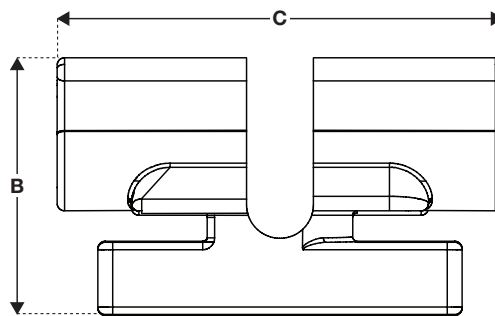

Accessory

Developed for the quick fastening of cable basket to Gripple Universal Brackets. Utilising our Quick Twist design, the product is tool free and simple to use.

FEATURES / BENEFITS

- **Secure** – Prevents uplift and slide of cable basket
- **Versatile** – Two sizes available to fit 4 mm and 5 mm cable basket wire
- **Easy** – tool-free, quarter turn installation
- **Quick** – save time on the install, when compared to traditional methods

INSTALLATION

SPECIFICATION

GREY		
A (ø)	B (mm)	C (mm)
Compatible with 4 mm wire	17	30

BLACK		
A (ø)	B (mm)	C (mm)
Compatible with 5 mm wire	17	30

RELATED PRODUCTS

For more options on related products please contact us or visit www.gripple.com

SUBMITTAL INFORMATION

Safe Working Load:
Non load bearing.

Material:
Acetal Copolymer (POM C) (ERCACETAL C)

Colour
Grey = ø 4 mm wire
Black = ø 5 mm wire