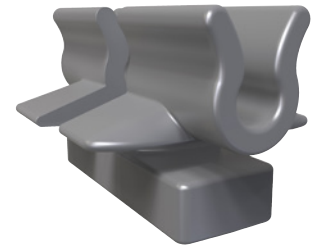

Accessory

Developed for the quick fastening of cable basket to Gripple Universal Brackets, Fast Trak and G Brackets.

FEATURES / BENEFITS

- **Secure** – prevents uplift and slide of cable basket
- **Versatile** – two sizes available to fit 4 mm and 5 mm cable basket wire
- **Easy** – tool-free, quarter turn installation
- **Quick** – save time on the install, when compared to traditional methods

Material:
Acetal Copolymer (POM C) (ERCACETAL C)

Colour
Grey = ø 4 mm wire / 2 mm sheet steel
Black = ø 5 mm wire / 2 mm sheet steel
Blue = ø 4 mm wire / 3 mm sheet steel
Navy = ø 5 mm wire / 3 mm sheet steel