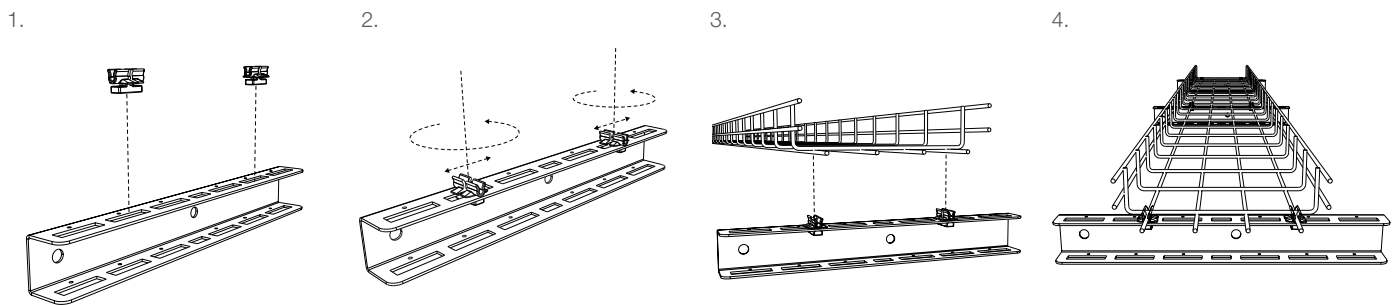

Accessory

Developed for the quick fastening of cable basket to Gripple Universal Brackets, Fast Trak and G Brackets.

FEATURES / BENEFITS

- **Secure** – prevents uplift and slide of cable basket
- **Versatile** – two sizes available to fit 4 mm and 5 mm cable basket wire
- **Easy** – tool-free, quarter turn installation
- **Quick** – save time on the install, when compared to traditional methods

INSTALLATION

SPECIFICATION

| GREY | | | |
|---------------------------|--------|--------|--------|
| A (ø) | B (mm) | C (mm) | D (mm) |
| Compatible with 4 mm wire | 17 | 30 | 2 |

| BLACK | | | |
|---------------------------|--------|--------|--------|
| A (ø) | B (mm) | C (mm) | D (mm) |
| Compatible with 5 mm wire | 17 | 30 | 2 |

Material:
Acetal Copolymer (POM C) (ERCACETAL C)

Colour
Grey = ø 4 mm wire / 2 mm sheet steel
Black = ø 5 mm wire / 2 mm sheet steel
Blue = ø 4 mm wire / 3 mm sheet steel
Navy = ø 5 mm wire / 3 mm sheet steel