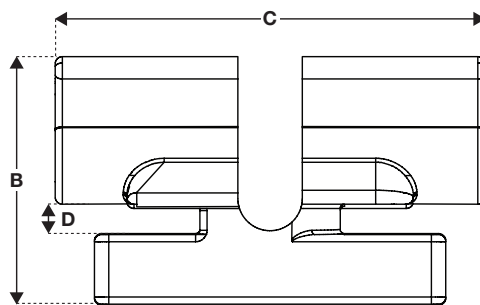

Accessory

Developed for the quick fastening of cable basket to Gripple Universal Brackets, Fast Trak and G Brackets.

FEATURES / BENEFITS

- **Secure** – prevents uplift and slide of cable basket
- **Versatile** – two sizes available to fit 4 mm and 5 mm cable basket wire
- **Easy** – tool-free, quarter turn installation
- **Quick** – save time on the install, when compared to traditional methods

INSTALLATION

SPECIFICATION

| GREY | | | |
|---------------------------|--------|--------|--------|
| A (ø) | B (mm) | C (mm) | D (mm) |
| Compatible with 4 mm wire | 17 | 30 | 2 |

| BLACK | | | |
|---------------------------|--------|--------|--------|
| A (ø) | B (mm) | C (mm) | D (mm) |
| Compatible with 5 mm wire | 17 | 30 | 2 |

Material:
Acetal Copolymer (POM C) (ERCACETAL C)

Colour
Grey = ø 4 mm wire / 2 mm sheet steel
Black = ø 5 mm wire / 2 mm sheet steel
Blue = ø 4 mm wire / 3 mm sheet steel
Navy = ø 5 mm wire / 3 mm sheet steel