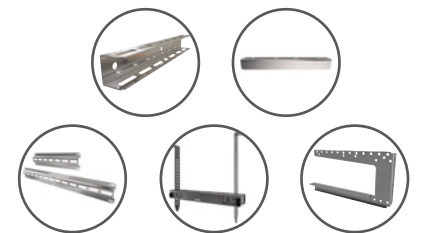

RELATED PRODUCTS

For more options on related products please contact us or visit www.gripple.com

SUBMITTAL INFORMATION

Safe Working Load:
Non load bearing.

Material:
Acetal Copolymer (POM C) (ERCACETAL C)

Colour
Grey = ø 4 mm wire / 2 mm sheet steel
Black = ø 5 mm wire / 2 mm sheet steel
Blue = ø 4 mm wire / 3 mm sheet steel
Navy = ø 5 mm wire / 3 mm sheet steel