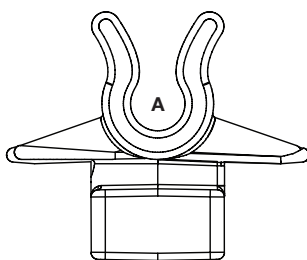

SPECIFICATION

GREY			
A (ø)	B (mm)	C (mm)	D (mm)
Compatible with 4 mm wire	17	30	2

BLACK			
A (ø)	B (mm)	C (mm)	D (mm)
Compatible with 5 mm wire	17	30	2

* BLUE			
A (ø)	B (mm)	C (mm)	D (mm)
Compatible with 4 mm wire	17	30	3

* NAVY			
A (ø)	B (mm)	C (mm)	D (mm)
Compatible with 5 mm wire	17	30	3

* Only compatible with G-Bracket's, G300 and G400