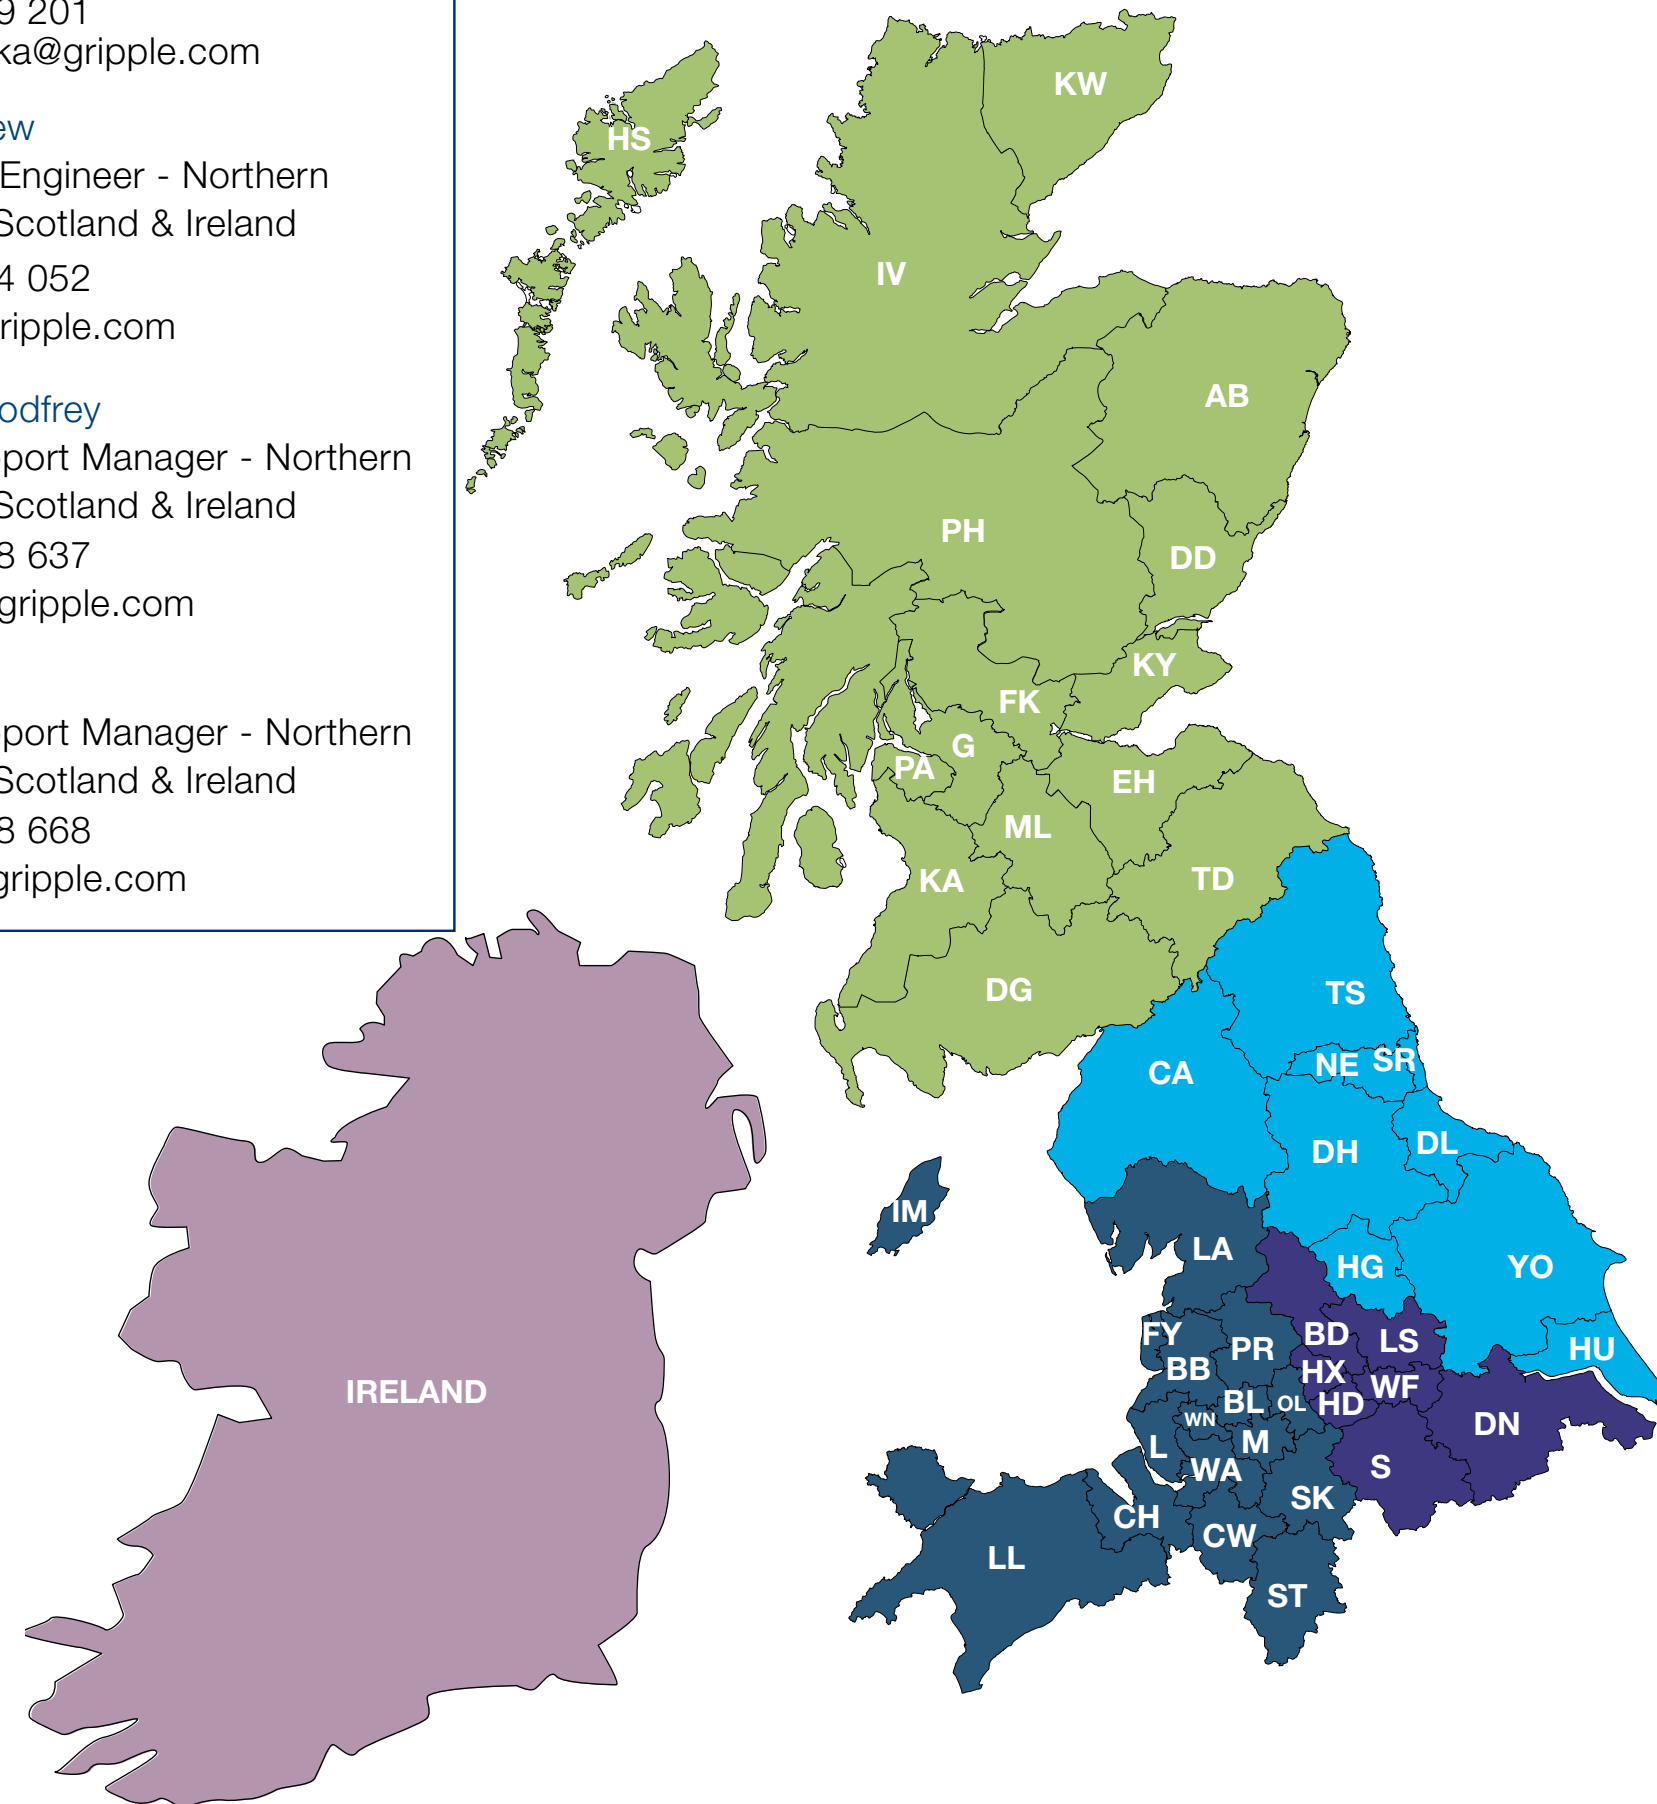

Joe Farrar
Regional Sales Director
07792 671 150
j.farrar@gripple.com

Stuart Helm
National Major Project Manager
07342 078 328
shelm@gripple.com

Chris Thompson
Specification Manager
07385 461 187
cthompson@gripple.com

Kyle Blakely
Area Sales Manager - Ireland
07825 798 492
kblakely@gripple.com

Callum Creighton
Area Sales Manager - Scotland
07771 893 170
ccreighton@gripple.com

Vacancy
Area Sales Manager - Yorkshire
07792 671 150
j.farrar@gripple.com

Nick Hamblett
Area Sales Manager - North West
07899 814 077
n.hamblett@gripple.com

Shane Dyke
Area Sales Manager - North
07833 406 431
sdyke@gripple.com

Aga Swiderska
Technical Engineer - Northern
England, Scotland & Ireland
07385 419 201
a.swiderska@gripple.com

Josh Askew
Technical Engineer - Northern
England, Scotland & Ireland
07464 494 052
jaskew@gripple.com

Jessica Godfrey
Sales Support Manager - Northern
England, Scotland & Ireland
0114 2288 637
jgodfrey@gripple.com

Jo Barker
Sales Support Manager - Northern
England, Scotland & Ireland
0114 2288 668
j.barker@gripple.com