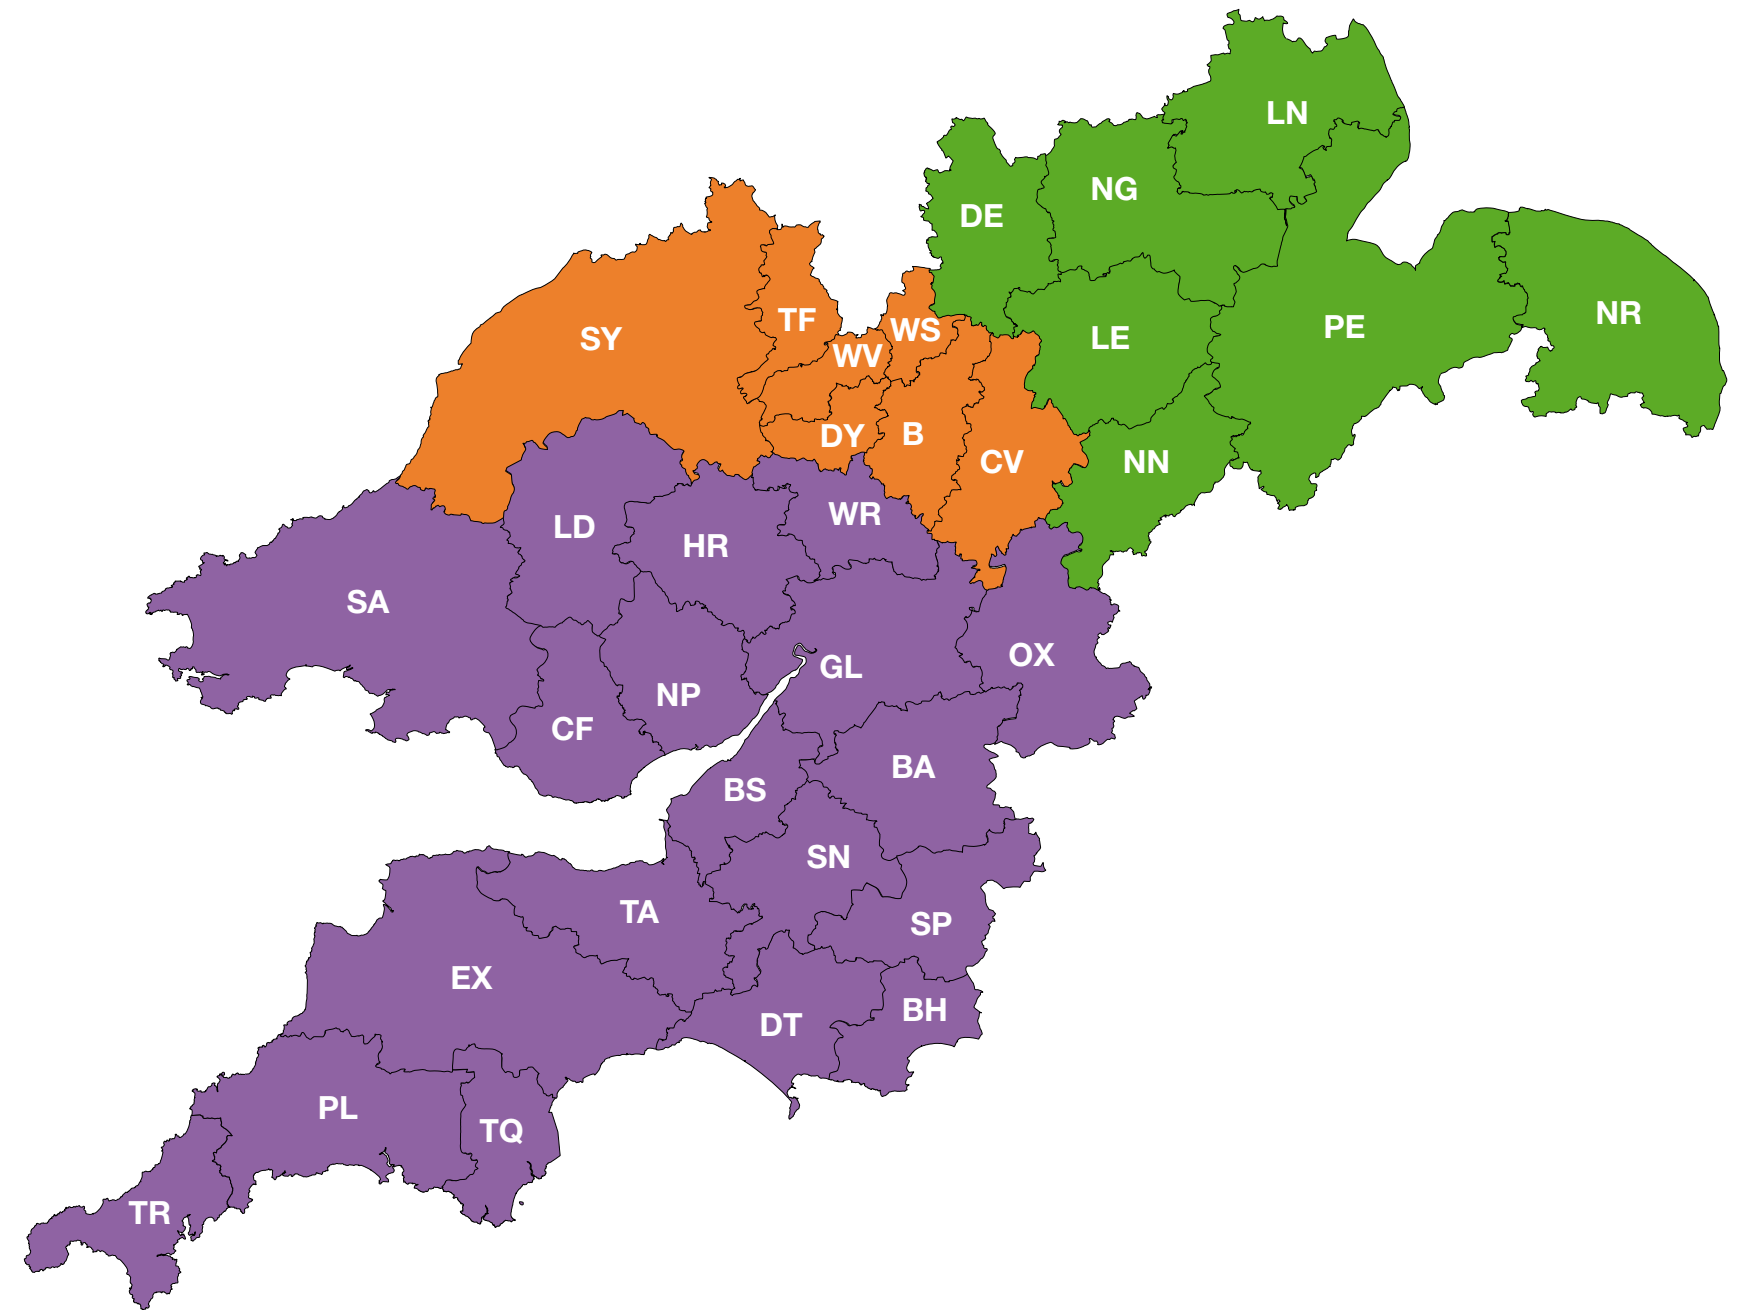

Mitch Rowley
Regional Sales Director
07825 533 909
m.rowley@gripple.com

Mark Ward
Specification Manager
07385 401 263
mward@gripple.com

Andy Riley
Area Sales Manager - West Midlands
07584 540 287
ariley@gripple.com

Charlotte Wroe
Area Sales Manager - East Midlands
07880 131 104
c.wroe@gripple.com

Charlie Grzegorski
Area Sales Manager - South West
07788 337 982
charlieg@gripple.com

Tom Fox
Technical Engineer - Midlands & South West
07503 717 148
tfox@gripple.com

Chris Gent
Sales Support Manager - Midlands & South West
0114 2288 675
cgent@gripple.com