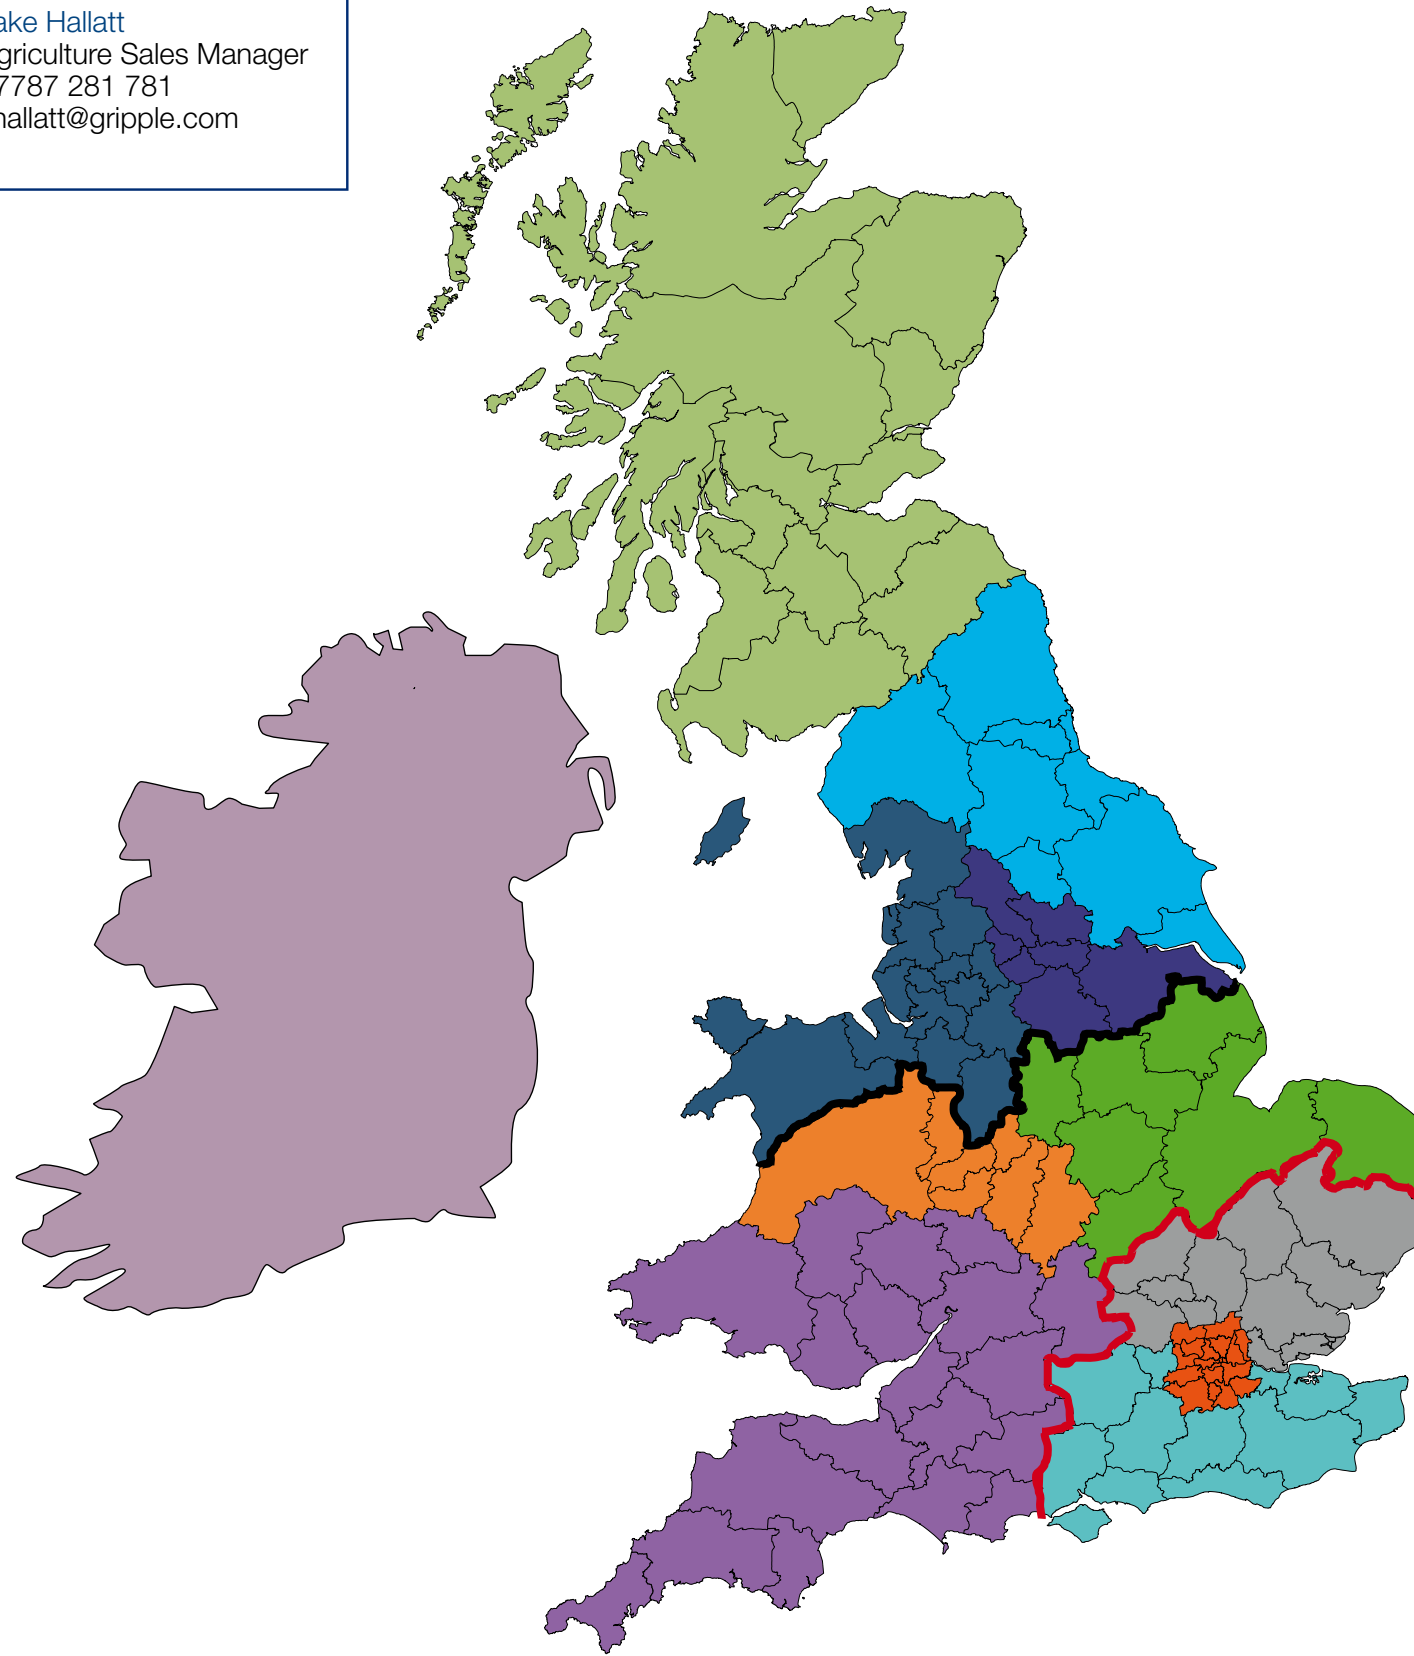

Vacancy
Area Sales Manager - Yorkshire
07792 671 150
j.farrar@gripple.com

Nick Hamblett
Area Sales Manager - North West
07899 814 077
n.hamblett@gripple.com

Shane Dyke
Area Sales Manager - North
07833 406 431
sdyke@gripple.com