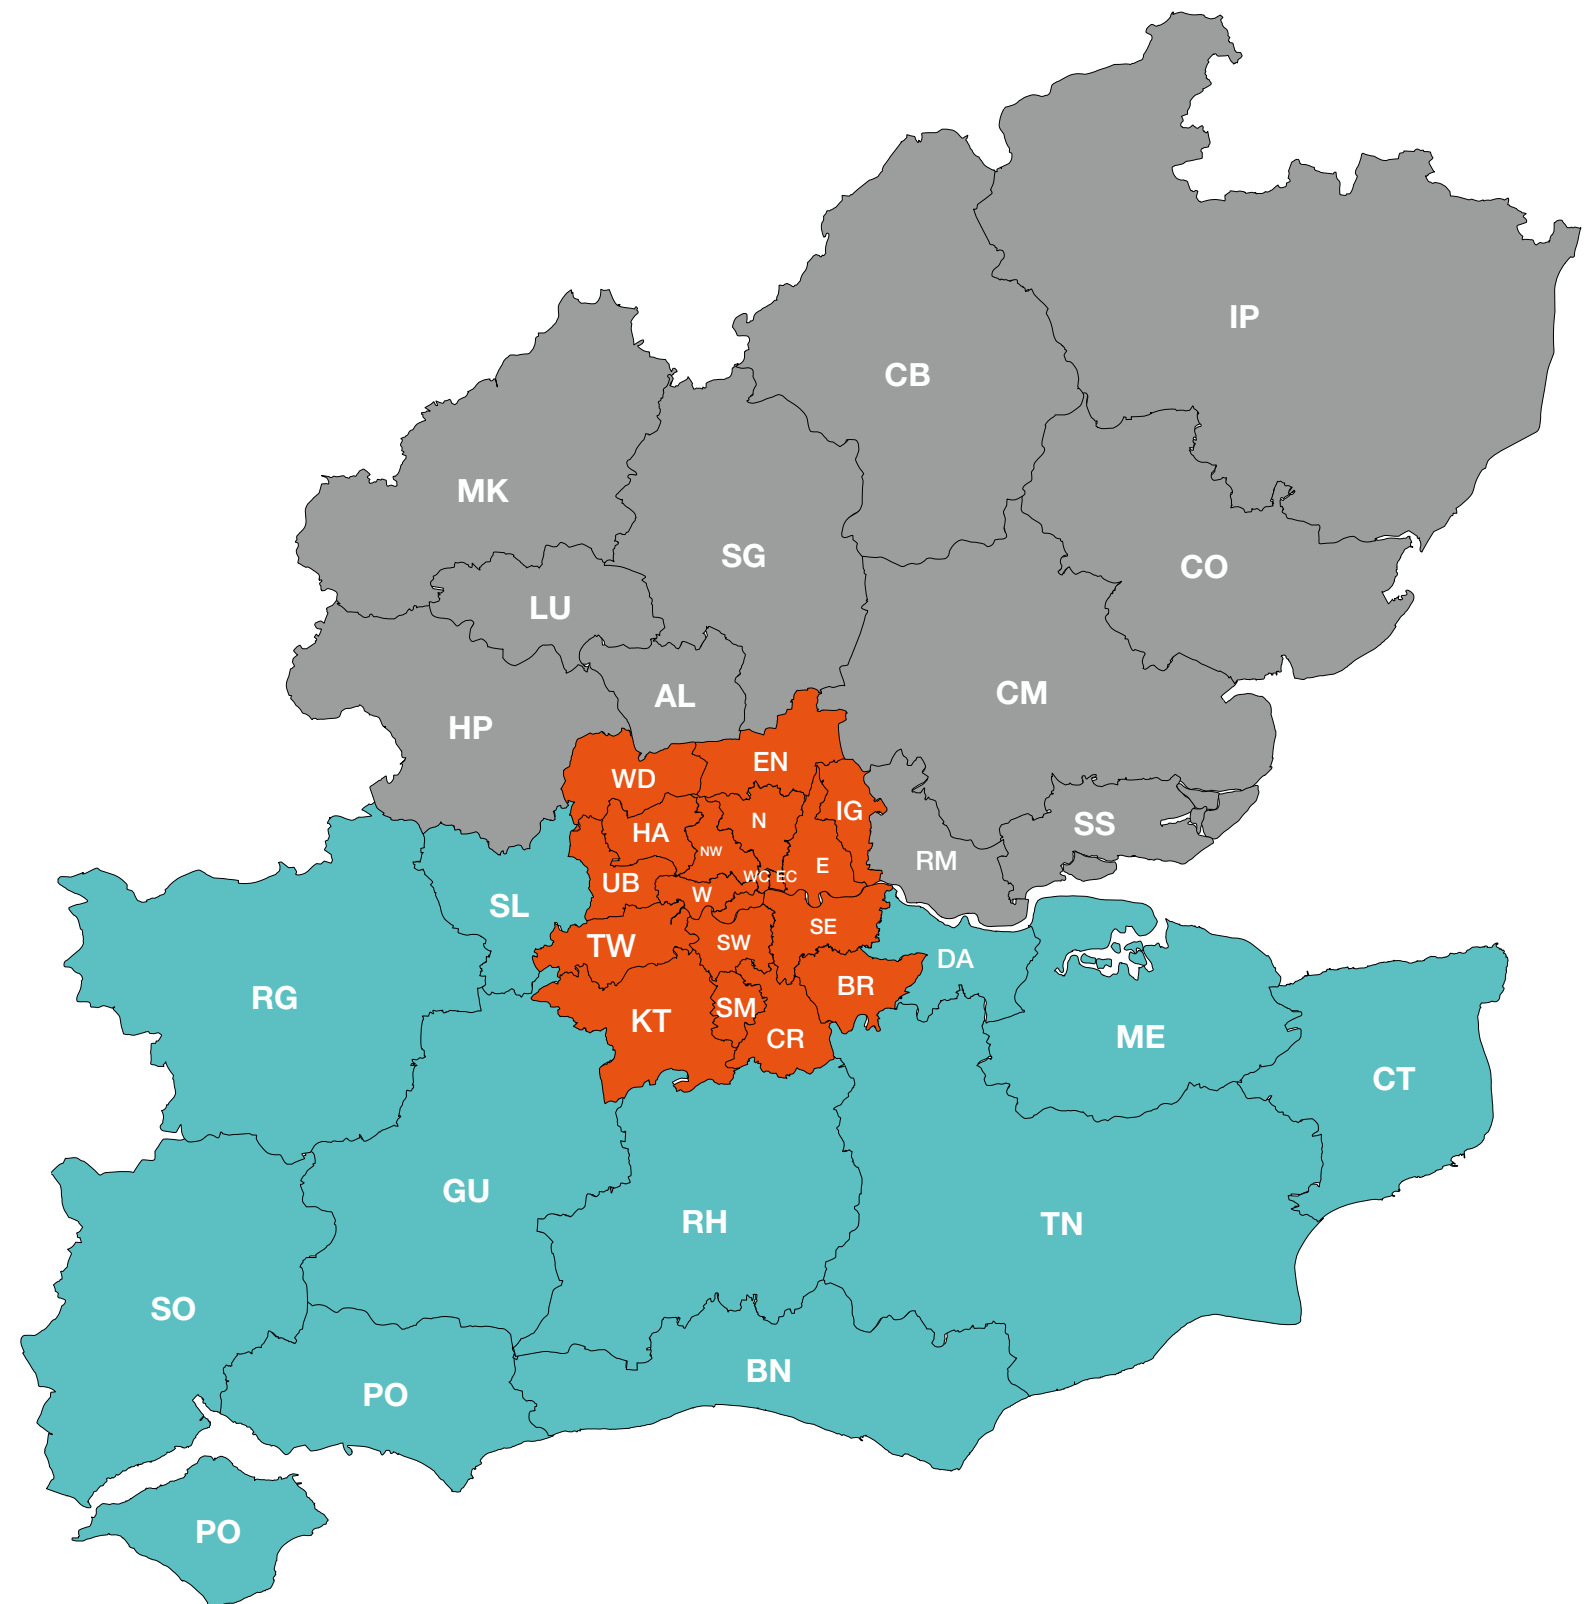

Lucy O'Connell
Regional Sales Director
07919 327 019
lo'connell@gripple.com

Matt Burrows
Area Sales Manager - London & Eastern Counties
07500 998 066
m.burrows@gripple.com

Tim Dent
Area Sales Manager - London & Home Counties
07833 081671
tdent@gripple.com

Ben Barnes-Farnham
Area Sales Manager - Eastern Counties
07918 660 523
bbfarnham@gripple.com

Claire Goodwin
Distribution Sales Manager - London & South East
07766 508 665
cgoodwin@gripple.com

Wiseman Ndhlovu
Technical Engineer - London & South East
07876 654 081
wndhlovu@gripple.com

Abby Pearson
Sales Support Manager - London & South East
0114 2288 709
apearson@gripple.com